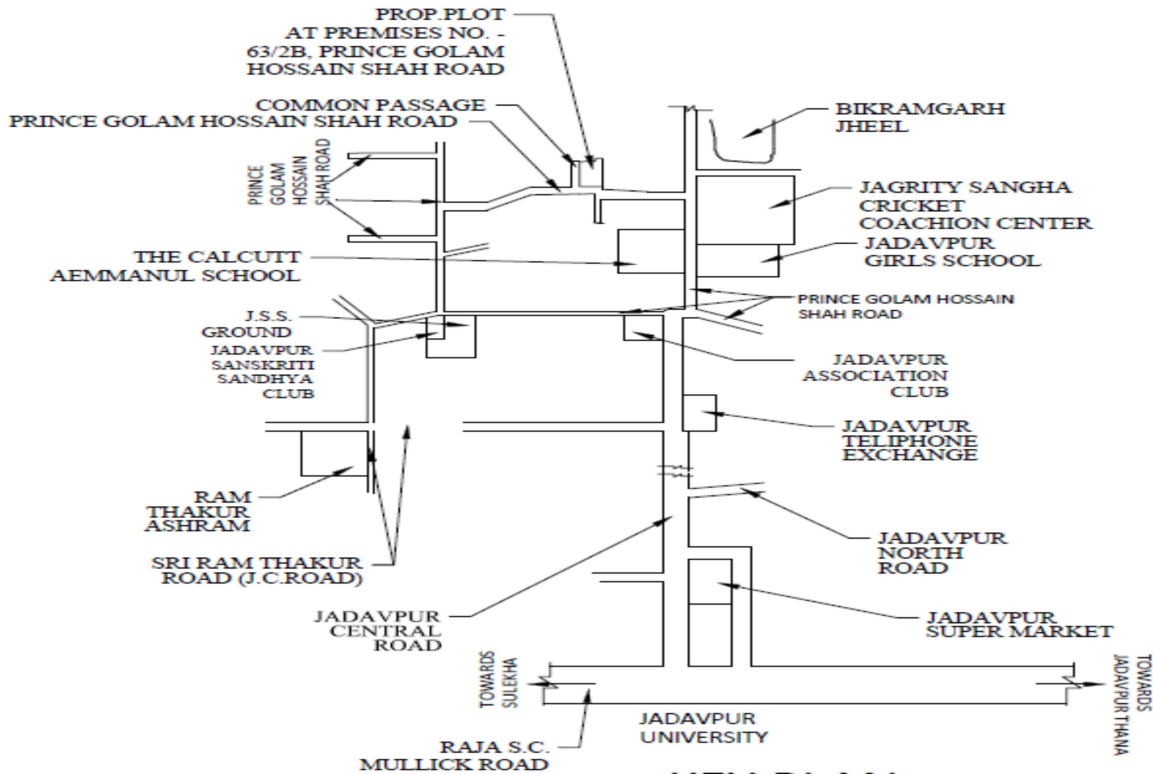

GLOBAL DEVELOPER

Regd. Office : 33/23A, Raja Subodh Chandra Mullick Road,
22C, Shanti Pally, Kolkata - 700 032
Mobile : 8240487297 | Email : barunsahajadv@gmail.com

Location Map with Latitude and Longitude for the Project named **63/2B, PRINCE GOLAM HOSSAIN SHAH ROAD** at Premises No.63/2B, Prince Golam Hossain Shah Road under Ward No – 095 of Borough – X of KMC, PS - Jadavpur Now Golf Green, Kolkata - 700032 WB, India:

LATITUDE	LONGITUDE
22 29 46 N	88 21 49 E

KEY PLAN

SCALE - 1:4000

SITE PLAN

SCALE - 1:600

GLOBAL DEVELOPER

Partner

Partner