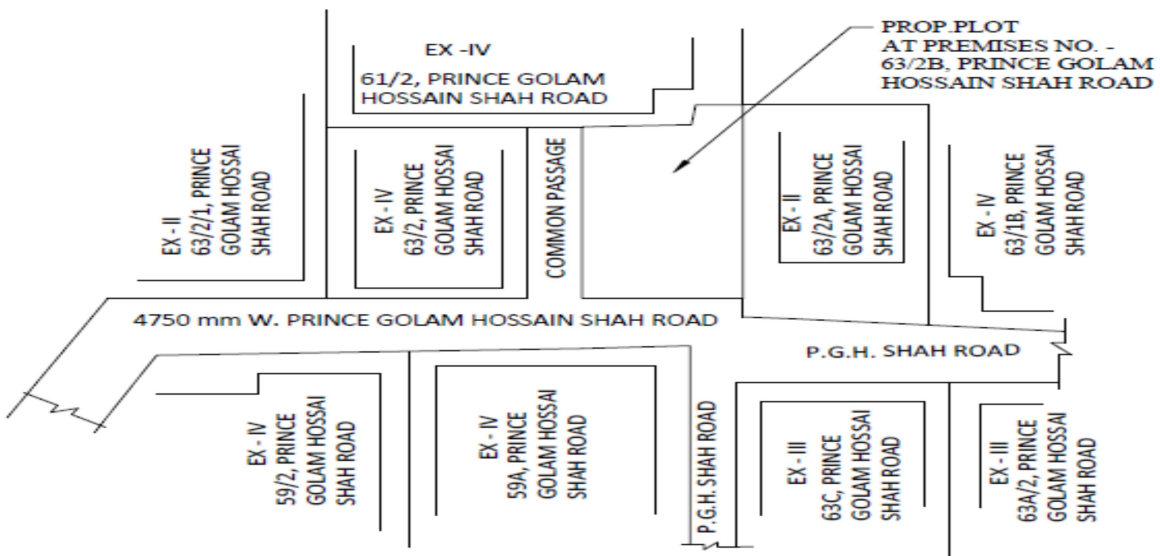

GLOBAL DEVELOPER

Regd. Office : 33/23A, Raja Subodh Chandra Mullick Road,
22C, Shanti Pally, Kolkata - 700 032
Mobile : 8240487297 | Email : barunsahajadv@gmail.com

Location Map with Latitude and Longitude for the Project named **63/2B, PRINCE GOLAM HOSSAIN SHAH ROAD** at Premises No.63/2B, Prince Golam Hossain Shah Road under Ward No – 095 of Borough – X of KMC, PS - Jadavpur Now Golf Green, Kolkata - 700032 WB, India:

LATITUDE	LONGITUDE
22 29 46 N	88 21 49 E

KEY PLAN

SCALE - 1:4000

SITE PLAN

SCALE - 1:600

GLOBAL DEVELOPER

Partner

Partner